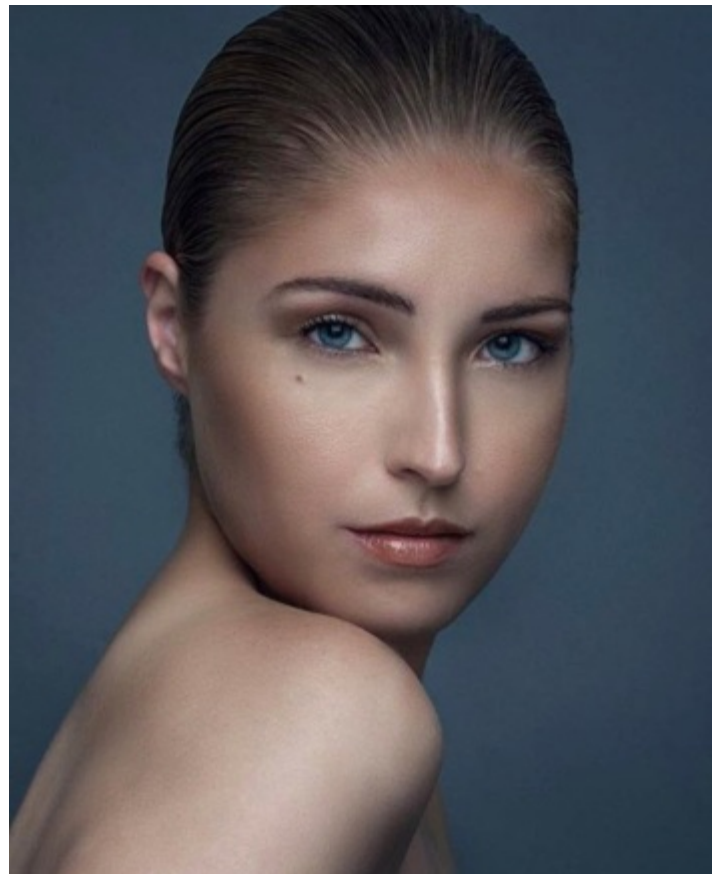

model
management

Dawn Elizabeth J

Height: 5' 8" (172cm) **Waist:** 29.5" (75cm) **Hips:** 36" (91.44cm) **Bust:**
34" (86.36cm) **Inseam:** 28" (71.12cm) **Shoe Size:** 8 **Eye Color:** Blue
Hair Color: Blonde **Cup Size:** D

155 Montgomery St., Suite 805 San Francisco, CA 94104

Dawn Elizabeth J

Height: 5' 8" (172cm) **Waist:** 29.5" (75cm) **Hips:** 36" (91.44cm) **Bust:** 34" (86.36cm) **Inseam:** 28" (71.12cm) **Shoe Size:** 8 **Eye Color:** Blue **Hair Color:** Blonde **Cup Size:** D