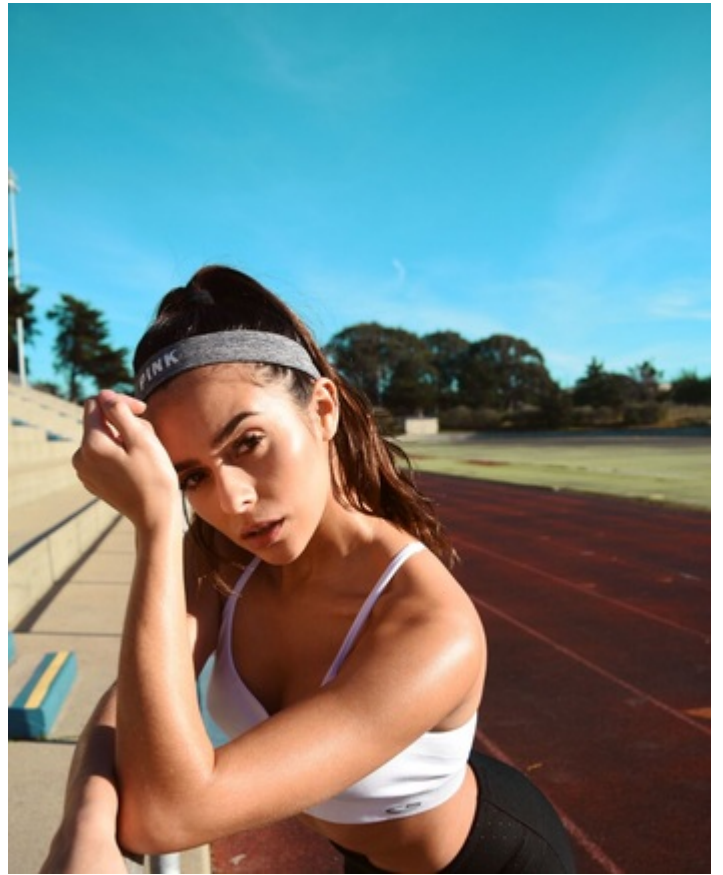

model
management

Dennese R

Height: 5' 4" (162cm) **Waist:** 24" (60.96cm) **Hips:** 32" (81.28cm)
Bust: 32" (81.28cm) **Inseam:** 27" (68.58cm) **Shoe Size:** 6.5
Eye Color: Brown **Cup Size:** B

155 Montgomery St., Suite 805 San Francisco, CA 94104

Dennese R

Height: 5' 4" (162cm) **Waist:** 24" (60.96cm) **Hips:** 32" (81.28cm) **Bust:** 32" (81.28cm) **Inseam:** 27" (68.58cm) **Shoe Size:** 6.5 **Eye Color:** Brown **Cup Size:** B

155 Montgomery St., Suite 805 San Francisco, CA 94104