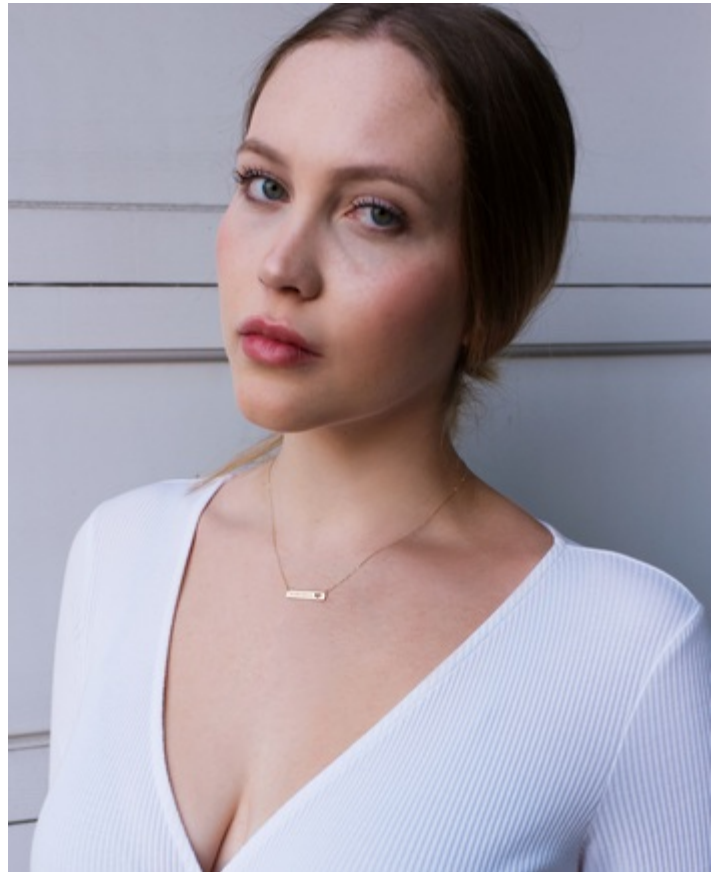

model  
management

**Marcella M**

**Height:** 5' 10" (177cm) **Waist:** 30.5" (77cm) **Hips:** 37" (93.98cm)  
**Bust:** 36" (91.44cm) **Shoe Size:** 10 **Cup Size:** D

## Marcella M

**Height:** 5' 10" (177cm) **Waist:** 30.5" (77cm) **Hips:** 37" (93.98cm) **Bust:** 36" (91.44cm) **Shoe Size:** 10 **Cup Size:** D

155 Montgomery St., Suite 805 San Francisco, CA 94104