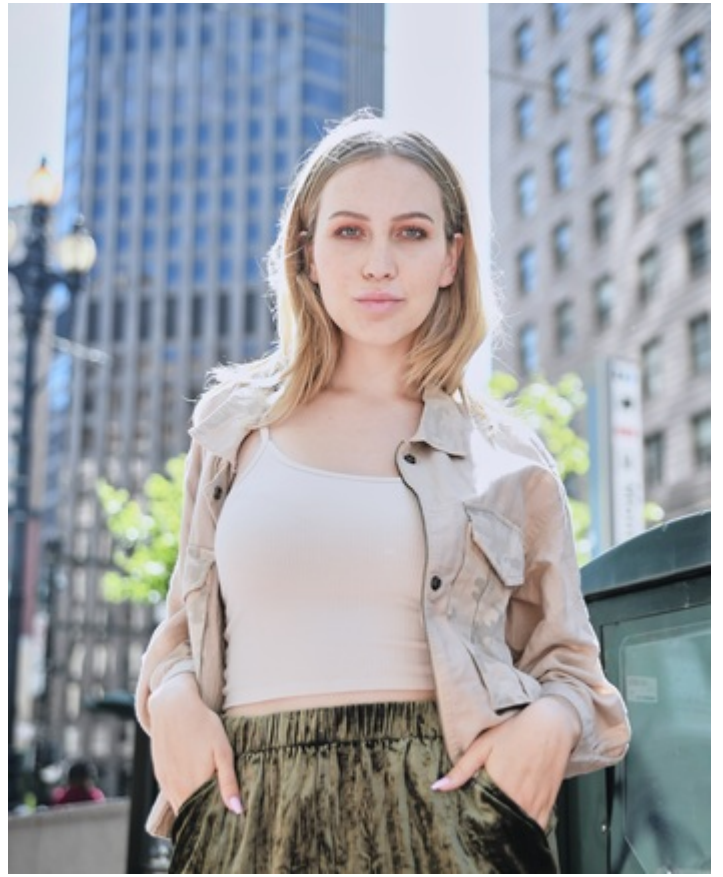

model  
management

**Marcella M**

**Height:** 5' 10" (177cm) **Waist:** 30.5" (77cm) **Hips:** 37" (93.98cm)  
**Bust:** 36" (91.44cm) **Shoe Size:** 10 **Cup Size:** D

## Marcella M

**Height:** 5' 10" (177cm) **Waist:** 30.5" (77cm) **Hips:** 37" (93.98cm) **Bust:** 36" (91.44cm) **Shoe Size:** 10 **Cup Size:** D

155 Montgomery St., Suite 805 San Francisco, CA 94104