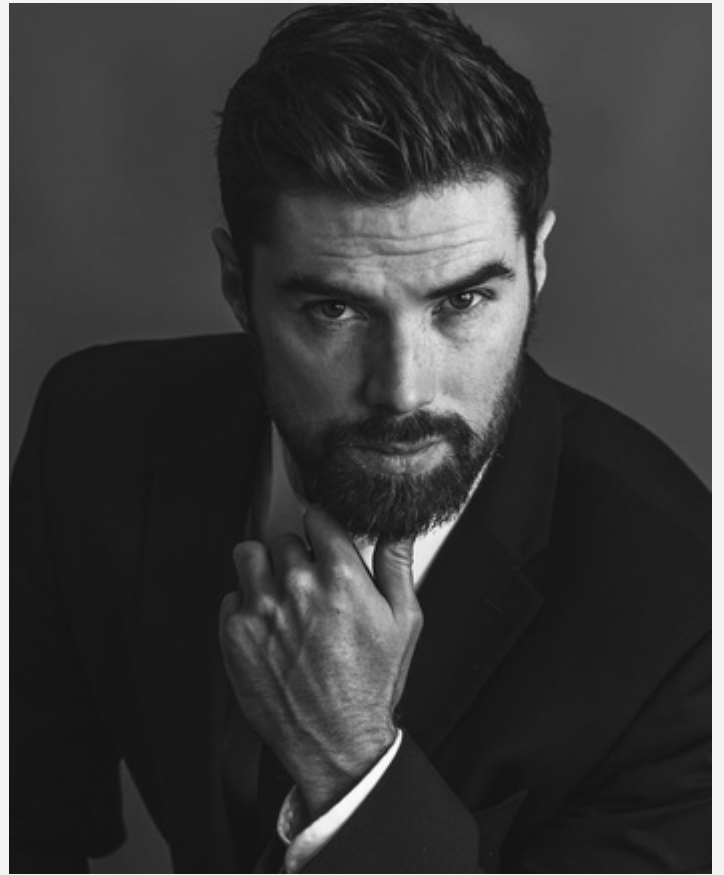

Alex Baldwin

Height: 6' 1" (185cm) **Waist:** 32" (81.28cm) **Inseam:** 32" (81.28cm)
Shoe Size: 10 **Eye Color:** Hazel **Hair Color:** Brown **Sleeve:** 34"
(86.36cm) **Suit/Coat:** 40" (101.60cm) **Suit Length:** R

932 Parker St. #3 Berkeley, CA 94710

Alex Baldwin

Height: 6' 1" (185cm) **Waist:** 32" (81.28cm) **Inseam:** 32" (81.28cm) **Shoe Size:** 10 **Eye Color:** Hazel **Hair Color:** Brown **Sleeve:** 34" (86.36cm) **Suit/Coat:** 40" (101.60cm) **Suit Length:** R