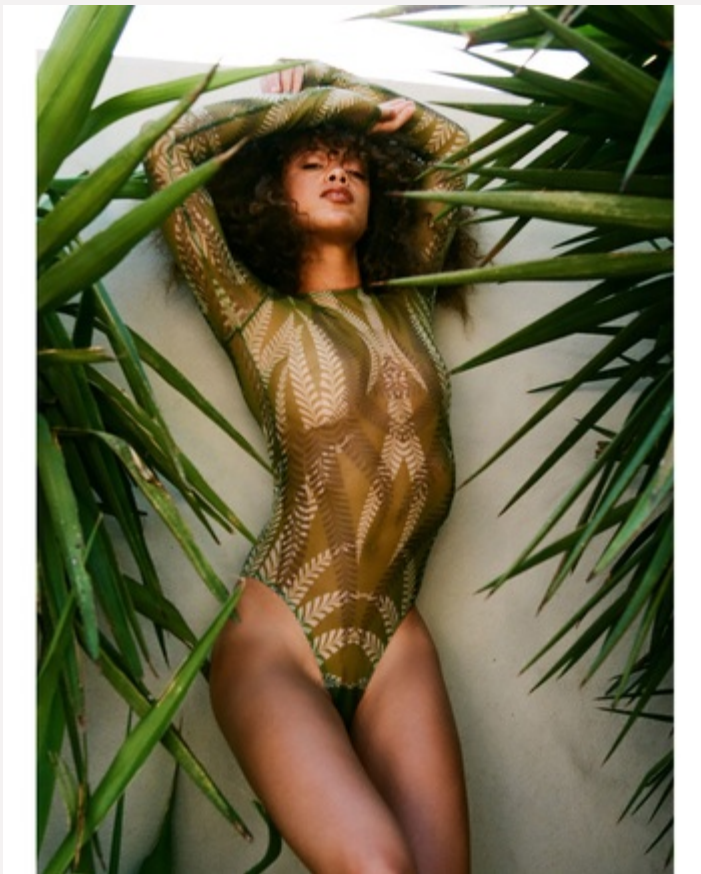

Anjelika Frye

Height: 5' 9" (175cm) **Waist:** 24" (60.96cm) **Hips:** 34" (86.36cm) **Bust:** 32" (81.28cm) **Shoe Size:** 9.5 **Eye Color:** Hazel **Hair Color:** Light Brown **Cup Size:** B

932 Parker St. #3 Berkeley, CA 94710