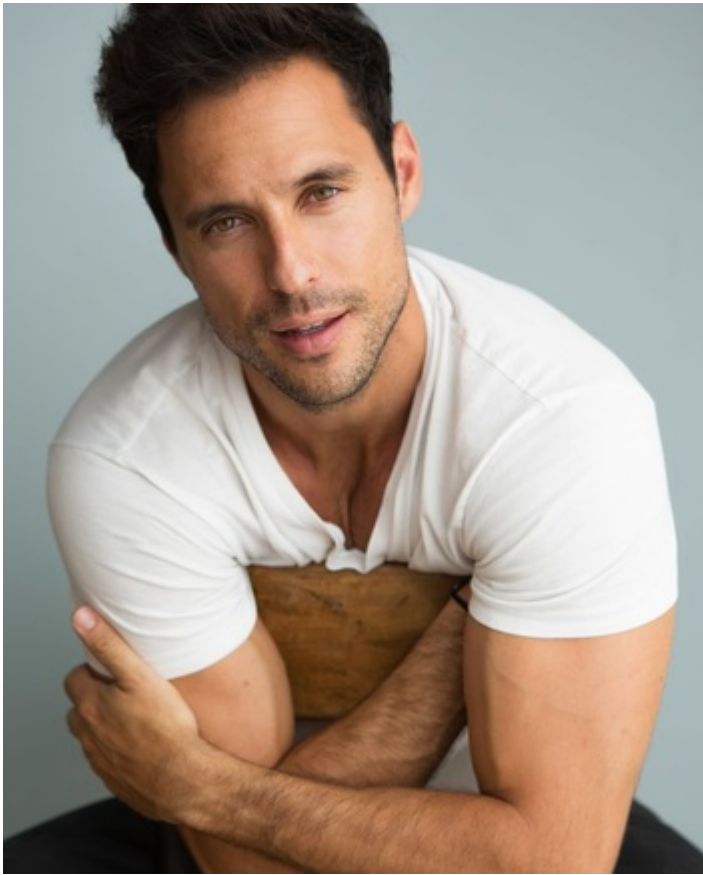

model
management

Anthony Gomez

Height: 6' 2" (187cm) **Waist:** 32" (81.28cm) **Inseam:** 33" (83.82cm)
Shoe Size: 11.5 **Eye Color:** Hazel **Hair Color:** Dark Brown **Suit/Coat:**
40" (101.60cm)

Anthony Gomez

Height: 6' 2" (187cm) **Waist:** 32" (81.28cm) **Inseam:** 33" (83.82cm) **Shoe Size:** 11.5 **Eye Color:** Hazel **Hair Color:** Dark Brown **Suit/Coat:** 40" (101.60cm)

155 Montgomery St., Suite 805 San Francisco, CA 94104