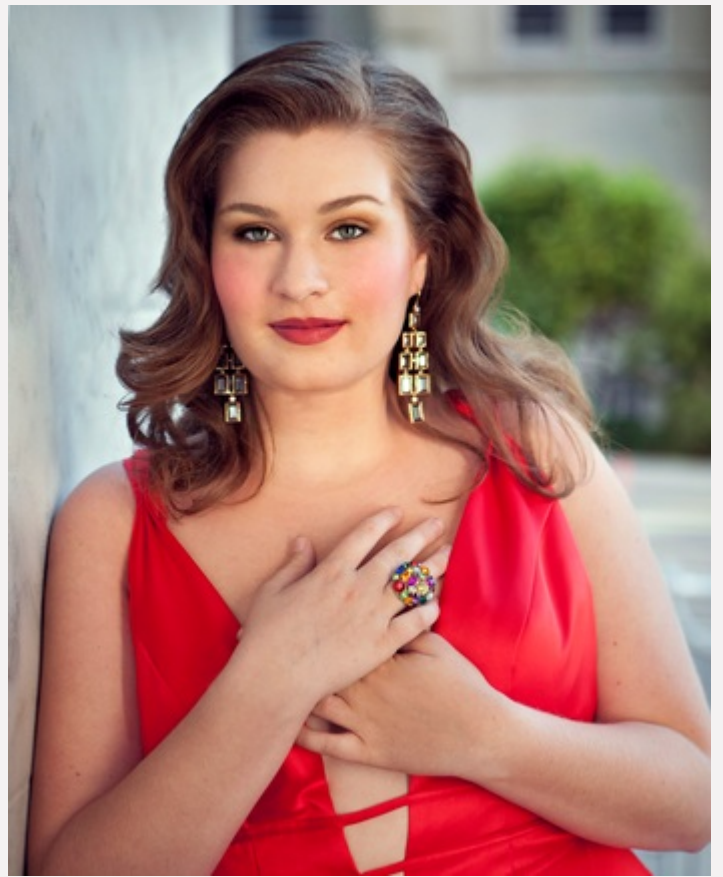

Bella Martin

Height: 5' 10" (177cm) **Waist:** 31" (78.74cm) **Hips:** 32" (81.28cm) **Bust:** 36" (91.44cm) **Inseam:** 31" (78.74cm) **Shoe Size:** 10 **Eye Color:** Blue
Hair Color: Dark Blonde **Cup Size:** C

Bella Martin

Height: 5' 10" (177cm) **Waist:** 31" (78.74cm) **Hips:** 32" (81.28cm) **Bust:** 36" (91.44cm) **Inseam:** 31" (78.74cm)
Shoe Size: 10 **Eye Color:** Blue **Hair Color:** Dark Blonde **Cup Size:** C