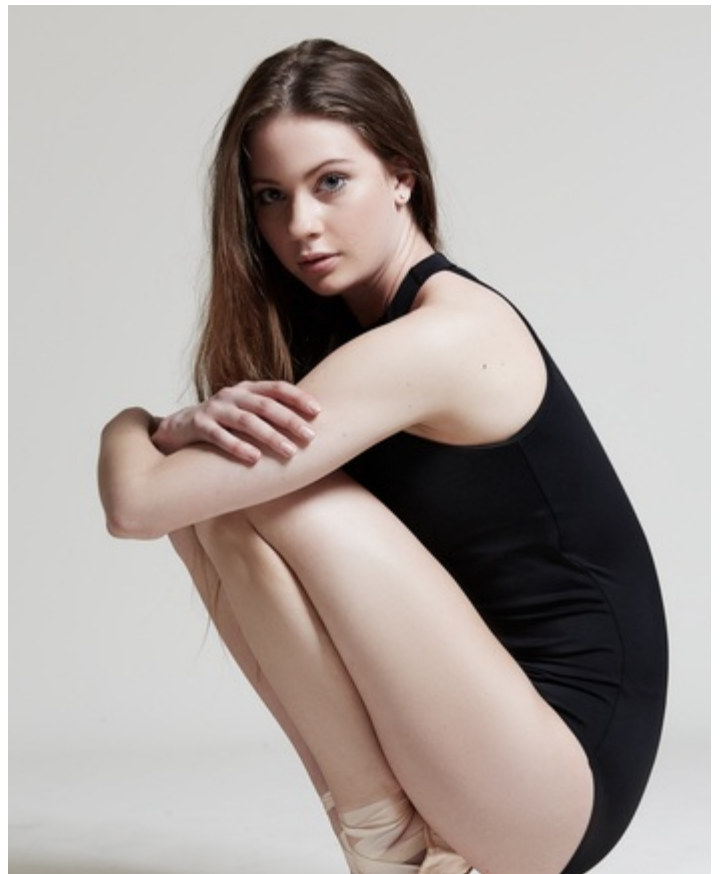

model
management

Brianna Ashley

Height: 5' 9" (175cm) **Waist:** 25" (63.50cm) **Hips:** 33" (83.82cm) **Bust:** 32" (81.28cm) **Inseam:** 34" (86.36cm) **Shoe Size:** 8, 8.5 **Eye Color:** Blue-Green **Hair Color:** Brown **Cup Size:** B

Brianna Ashley

Height: 5' 9" (175cm) **Waist:** 25" (63.50cm) **Hips:** 33" (83.82cm) **Bust:** 32" (81.28cm) **Inseam:** 34" (86.36cm)
Shoe Size: 8, 8.5 **Eye Color:** Blue-Green **Hair Color:** Brown **Cup Size:** B