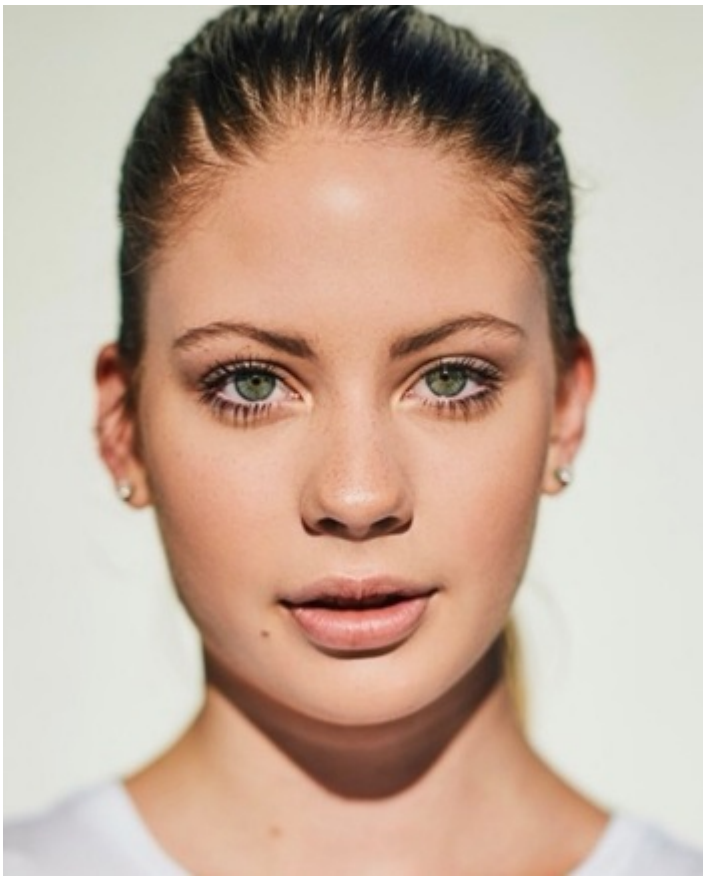

model
management

Brianna Ashley

Height: 5' 9" (175cm) **Waist:** 25" (63.50cm) **Hips:** 33" (83.82cm) **Bust:** 32" (81.28cm) **Inseam:** 34" (86.36cm) **Shoe Size:** 8, 8.5 **Eye Color:** Blue-Green **Hair Color:** Brown **Cup Size:** B

Brianna Ashley

Height: 5' 9" (175cm) **Waist:** 25" (63.50cm) **Hips:** 33" (83.82cm) **Bust:** 32" (81.28cm) **Inseam:** 34" (86.36cm)
Shoe Size: 8, 8.5 **Eye Color:** Blue-Green **Hair Color:** Brown **Cup Size:** B