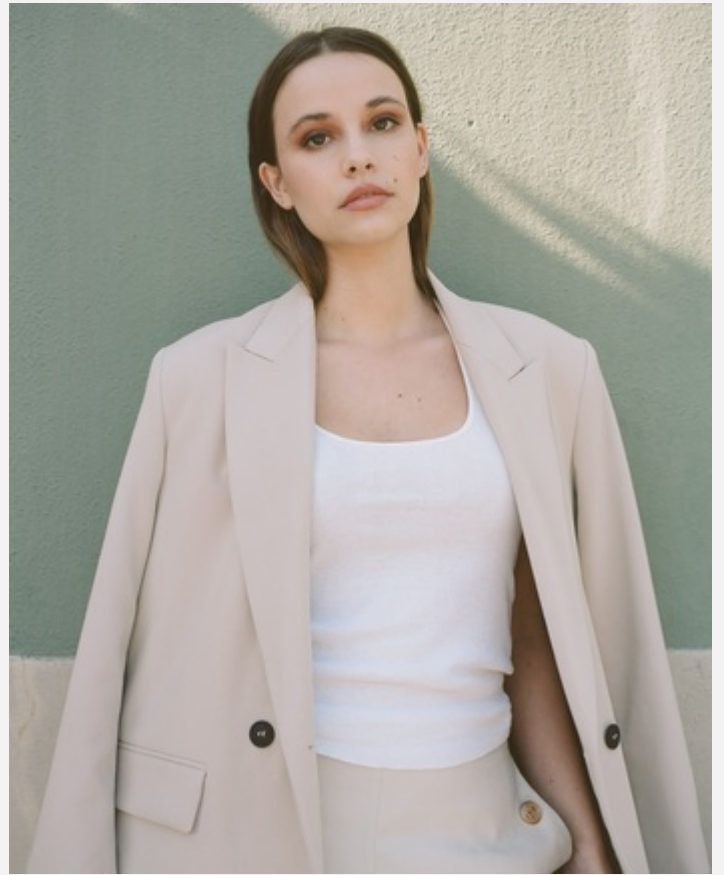

Brooke Carter

Height: 5' 11" (180cm) **Waist:** 28.5" (72cm) **Hips:** 36" (91.44cm) **Bust:** 36" (91.44cm) **Shoe Size:** 9.5 **Eye Color:** Brown **Hair Color:** Brown

932 Parker St. #3 Berkeley, CA 94710