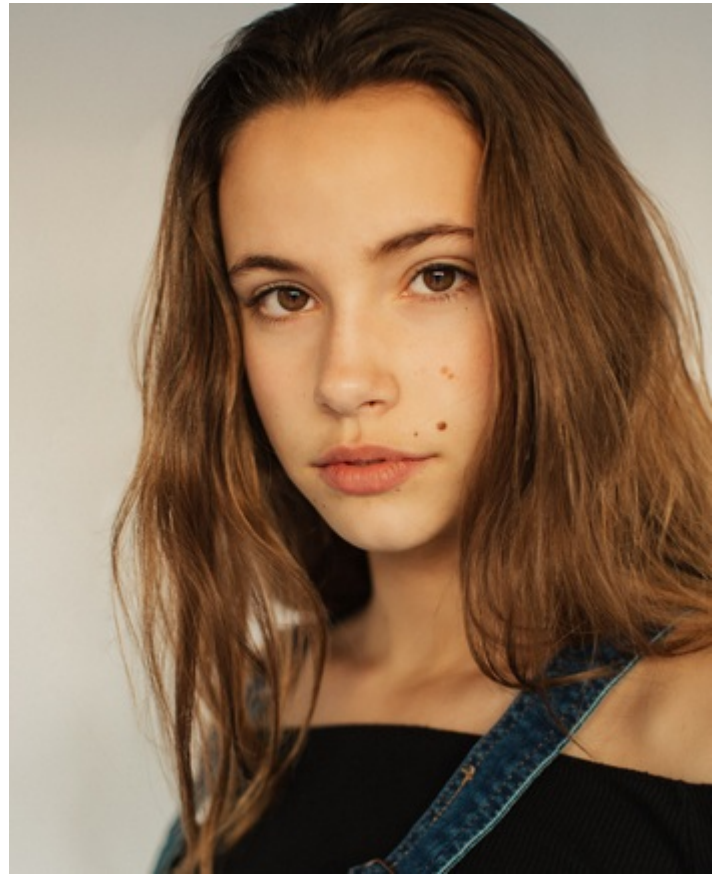

model
management

Brooke Carter

Height: 5' 11" (180cm) **Waist:** 26" (66.04cm) **Hips:** 37" (93.98cm) **Bust:** 34" (86.36cm) **Shoe Size:** 9.5 **Eye Color:** Brown **Hair Color:** Brown

Brooke Carter

Height: 5' 11" (180cm) **Waist:** 26" (66.04cm) **Hips:** 37" (93.98cm) **Bust:** 34" (86.36cm) **Shoe Size:** 9.5 **Eye Color:** Brown **Hair Color:** Brown