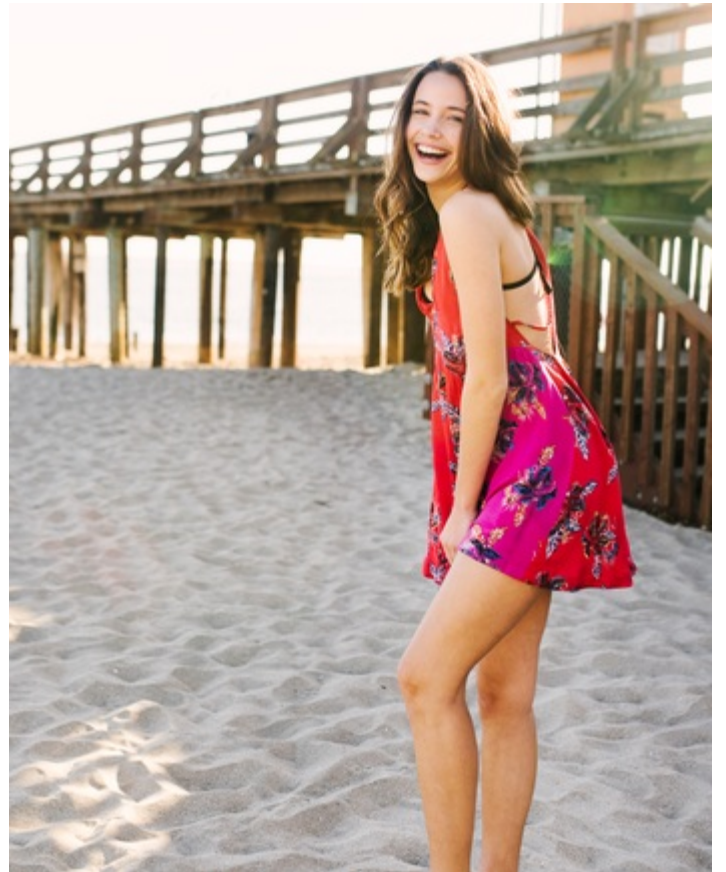

model
management

Brooke Carter

Height: 5' 11" (180cm) **Waist:** 26" (66.04cm) **Hips:** 37" (93.98cm) **Bust:** 34" (86.36cm) **Shoe Size:** 9.5 **Eye Color:** Brown **Hair Color:** Brown

Brooke Carter

Height: 5' 11" (180cm) **Waist:** 26" (66.04cm) **Hips:** 37" (93.98cm) **Bust:** 34" (86.36cm) **Shoe Size:** 9.5 **Eye Color:** Brown **Hair Color:** Brown