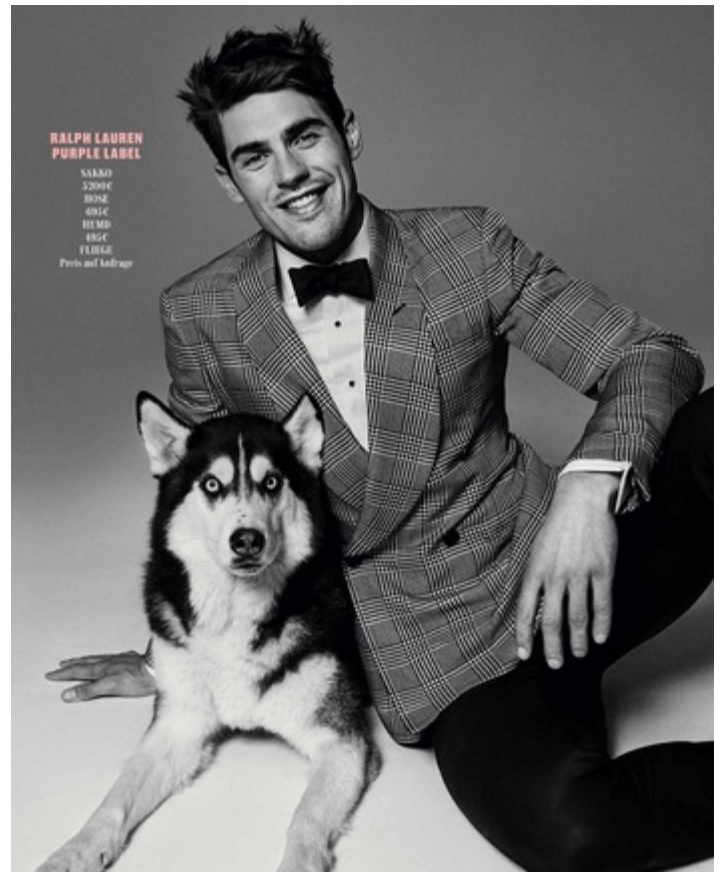

FALL/WINTER 17

JE

model
management

Chad White

Height: 6' 2" (187cm) **Waist:** 32" (81.28cm) **Inseam:** 32" (81.28cm)
Shoe Size: 12 **Eye Color:** Brown **Hair Color:** Brown **Suit/Coat:** 40"
(101.60cm) **Suit Length:** L

Chad White

Height: 6' 2" (187cm) **Waist:** 32" (81.28cm) **Inseam:** 32" (81.28cm) **Shoe Size:** 12 **Eye Color:** Brown **Hair Color:** Brown **Suit/Coat:** 40" (101.60cm) **Suit Length:** L

155 Montgomery St., Suite 805 San Francisco, CA 94104