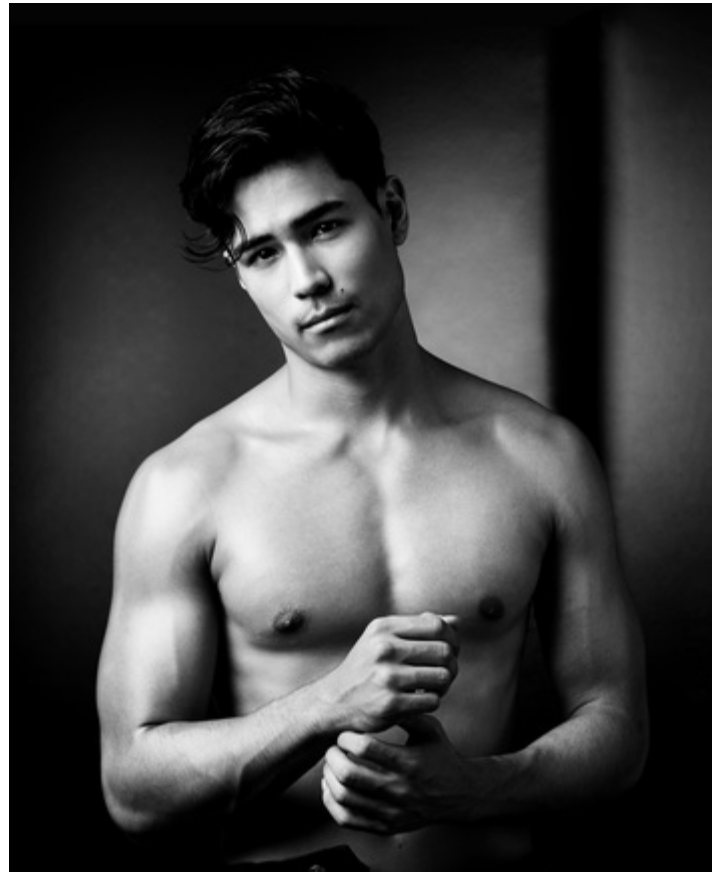

model  
management

**Chase Mana Kai**

**Height:** 6' 2" (187cm) **Waist:** 32" (81.28cm) **Inseam:** 32" (81.28cm)  
**Shoe Size:** 11.5 **Eye Color:** Brown **Hair Color:** Black **Sleeve:** 35"  
(88.90cm) **Suit/Coat:** 40" (101.60cm) **Suit Length:** R

**Chase Mana Kai**

**Height:** 6' 2" (187cm) **Waist:** 32" (81.28cm) **Inseam:** 32" (81.28cm) **Shoe Size:** 11.5 **Eye Color:** Brown **Hair Color:** Black **Sleeve:** 35" (88.90cm) **Suit/Coat:** 40" (101.60cm) **Suit Length:** R