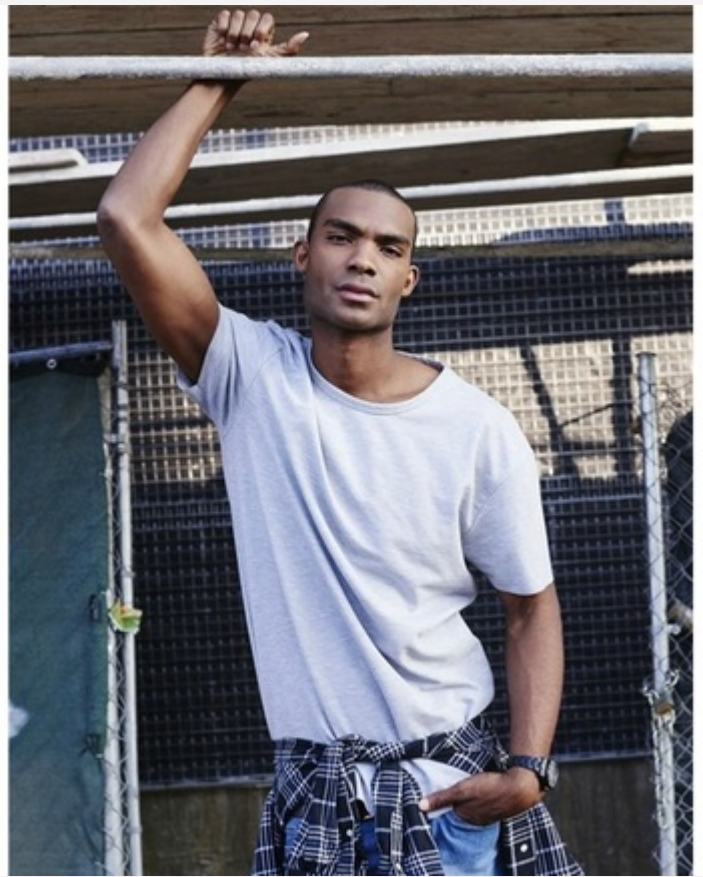

Chris Brew

Height: 6' 2" (187cm) **Waist:** 32" (81.28cm) **Inseam:** 34" (86.36cm)
Shirt: 16.5" **Shoe Size:** 12.5 **Eye Color:** Brown **Hair Color:** Black
Suit/Coat: 40" (101.60cm) **Suit Length:** L

932 Parker St. #3 Berkeley, CA 94710

Chris Brew

Height: 6' 2" (187cm) **Waist:** 32" (81.28cm) **Inseam:** 34" (86.36cm) **Shirt:** 16.5" **Shoe Size:** 12.5 **Eye Color:** Brown **Hair Color:** Black **Suit/Coat:** 40" (101.60cm) **Suit Length:** L