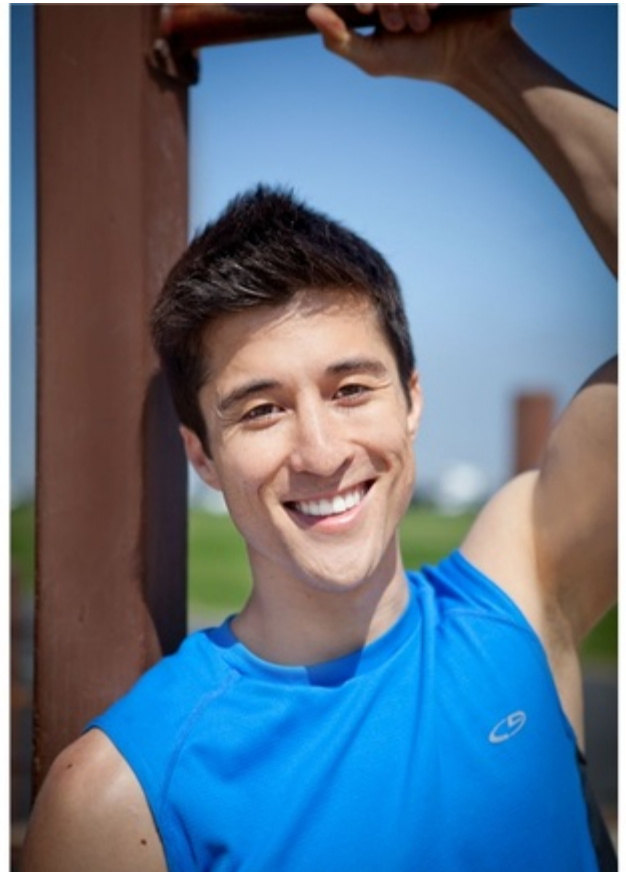

model  
management

**Christopher Phi**

**Height:** 5' 11" (180cm) **Waist:** 29" (73.66cm) **Inseam:** 31" (78.74cm)  
**Shoe Size:** 9 **Eye Color:** Hazel **Hair Color:** Black **Sleeve:** 34"  
(86.36cm) **Suit/Coat:** 40" (101.60cm) **Suit Length:** R

## Christopher Phi

**Height:** 5' 11" (180cm) **Waist:** 29" (73.66cm) **Inseam:** 31" (78.74cm) **Shoe Size:** 9 **Eye Color:** Hazel **Hair Color:** Black **Sleeve:** 34" (86.36cm) **Suit/Coat:** 40" (101.60cm) **Suit Length:** R