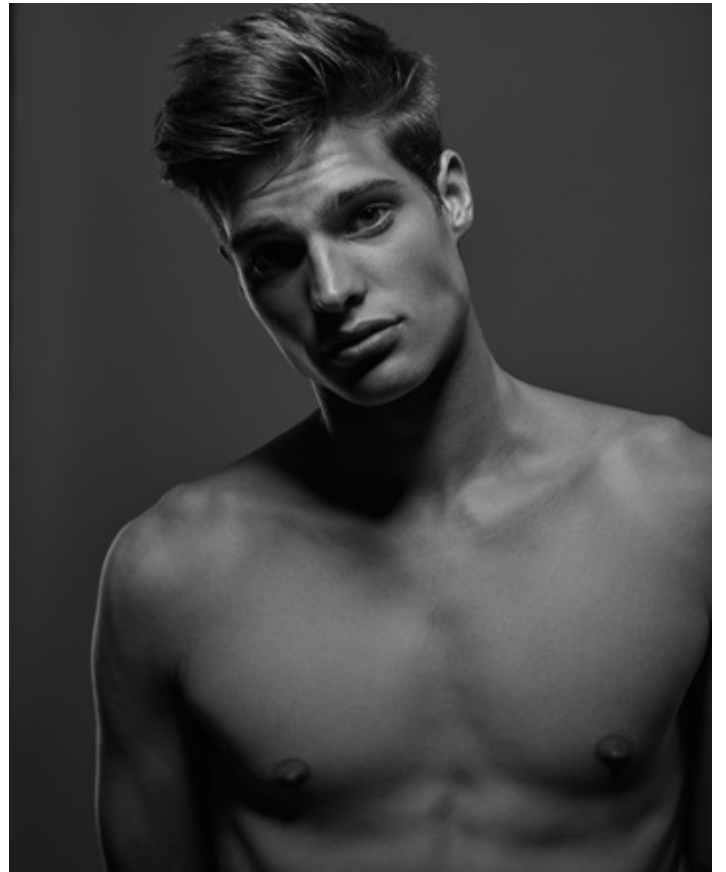

JE

model

Cole Tallman

Height: 6' 2.5" (189cm) **Waist:** 32" (81.28cm) **Inseam:** 34" (86.36cm)
Shoe Size: 11 **Eye Color:** Brown **Hair Color:** Brown **Sleeve:** 35"
(88.90cm) **Suit/Coat:** 40" (101.60cm) **Suit Length:** L

Cole Tallman

Height: 6' 2.5" (189cm) **Waist:** 32" (81.28cm) **Inseam:** 34" (86.36cm) **Shoe Size:** 11 **Eye Color:** Brown **Hair Color:** Brown **Sleeve:** 35" (88.90cm) **Suit/Coat:** 40" (101.60cm) **Suit Length:** L