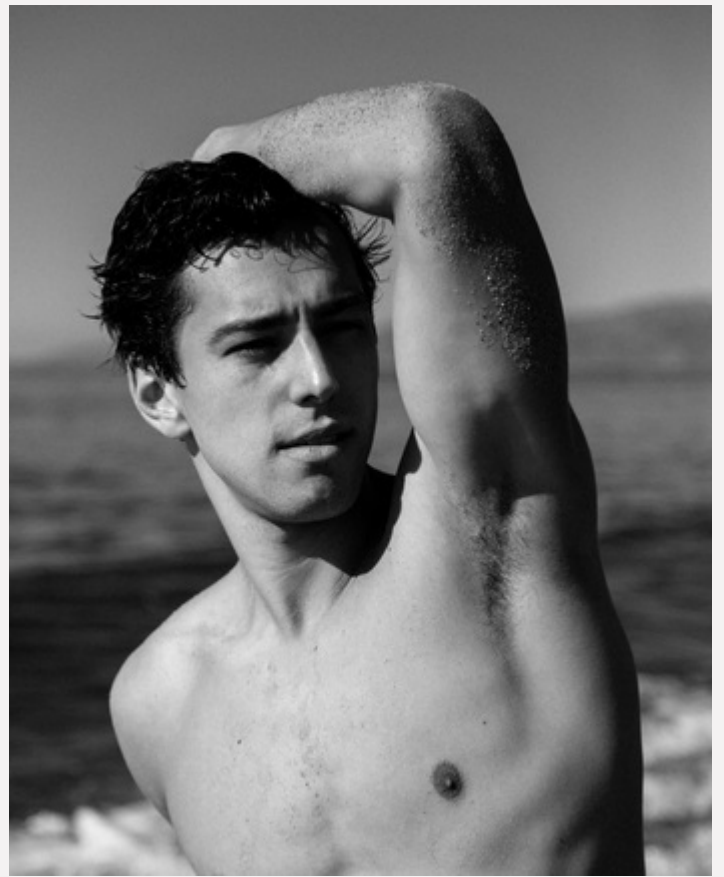

**Cristiano Queiroz**

**Height:** 6' 1" (185cm) **Waist:** 31" (78.74cm) **Inseam:** 33" (83.82cm)  
**Shoe Size:** 10.5 **Eye Color:** Hazel **Hair Color:** Brown **Suit/Coat:** 42"  
(106.68cm) **Suit Length:** L

932 Parker St. #3 Berkeley, CA 94710

**Cristiano Queiroz**

**Height:** 6' 1" (185cm) **Waist:** 31" (78.74cm) **Inseam:** 33" (83.82cm) **Shoe Size:** 10.5 **Eye Color:** Hazel **Hair Color:** Brown **Suit/Coat:** 42" (106.68cm) **Suit Length:** L