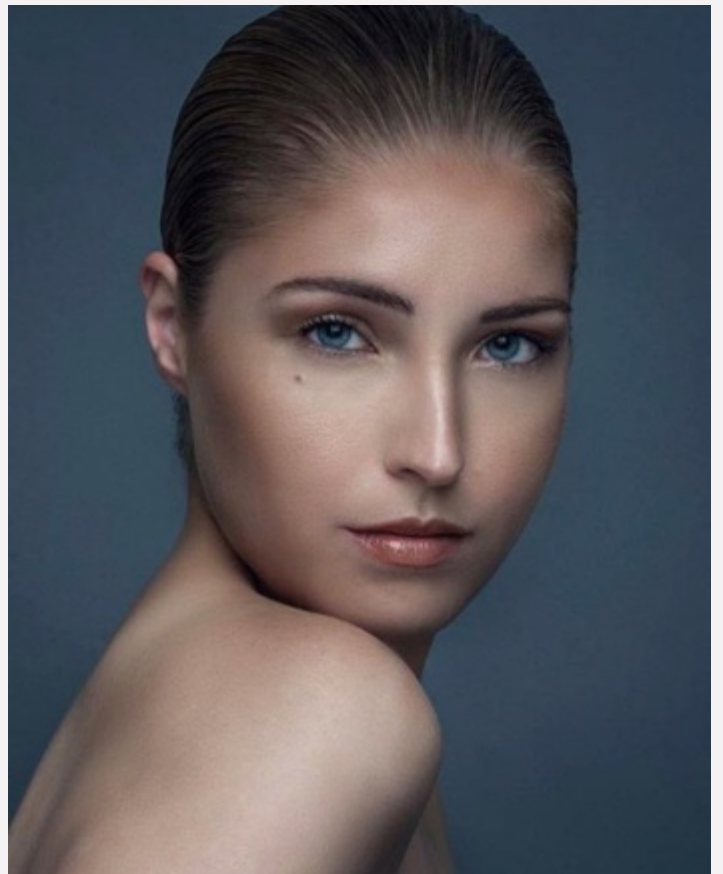

Dawn Elizabeth Johnsen

Height: 5' 8" (172cm) **Waist:** 29.5" (75cm) **Hips:** 36" (91.44cm) **Bust:** 34" (86.36cm) **Inseam:** 28" (71.12cm) **Shoe Size:** 8 **Eye Color:** Blue
Hair Color: Blonde **Cup Size:** D

932 Parker St. #3 Berkeley, CA 94710

Dawn Elizabeth Johnsen

Height: 5' 8" (172cm) **Waist:** 29.5" (75cm) **Hips:** 36" (91.44cm) **Bust:** 34" (86.36cm) **Inseam:** 28" (71.12cm)
Shoe Size: 8 **Eye Color:** Blue **Hair Color:** Blonde **Cup Size:** D