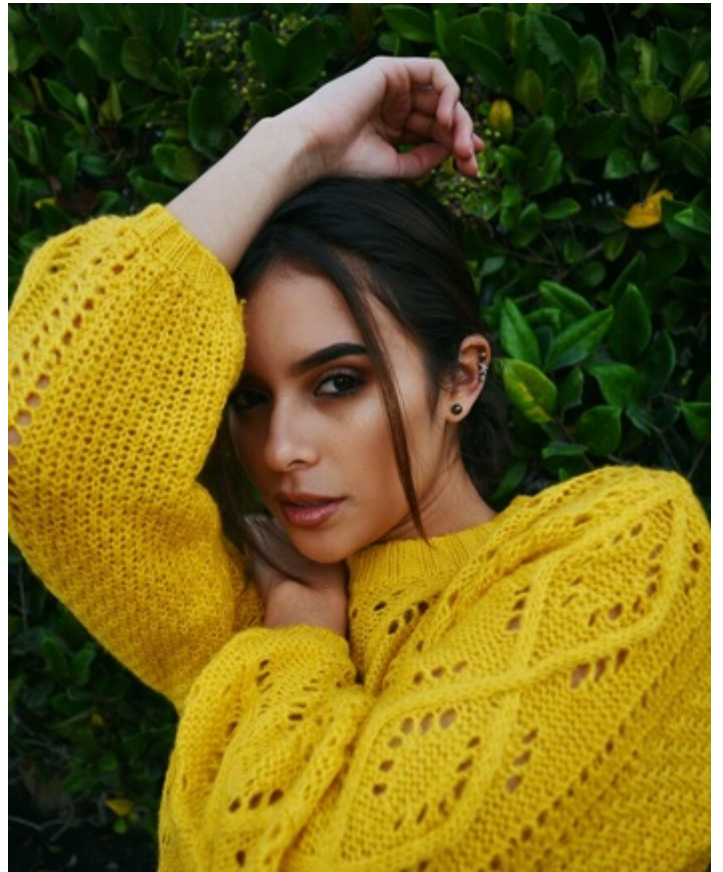

model
management

Dennese Rodriguez

Height: 5' 4" (162cm) **Waist:** 24" (60.96cm) **Hips:** 32" (81.28cm) **Bust:** 32" (81.28cm) **Inseam:** 27" (68.58cm) **Shoe Size:** 6.5 **Eye Color:** Brown
Cup Size: B

Dennese Rodriguez

Height: 5' 4" (162cm) **Waist:** 24" (60.96cm) **Hips:** 32" (81.28cm) **Bust:** 32" (81.28cm) **Inseam:** 27" (68.58cm)
Shoe Size: 6.5 **Eye Color:** Brown **Cup Size:** B

155 Montgomery St., Suite 805 San Francisco, CA 94104