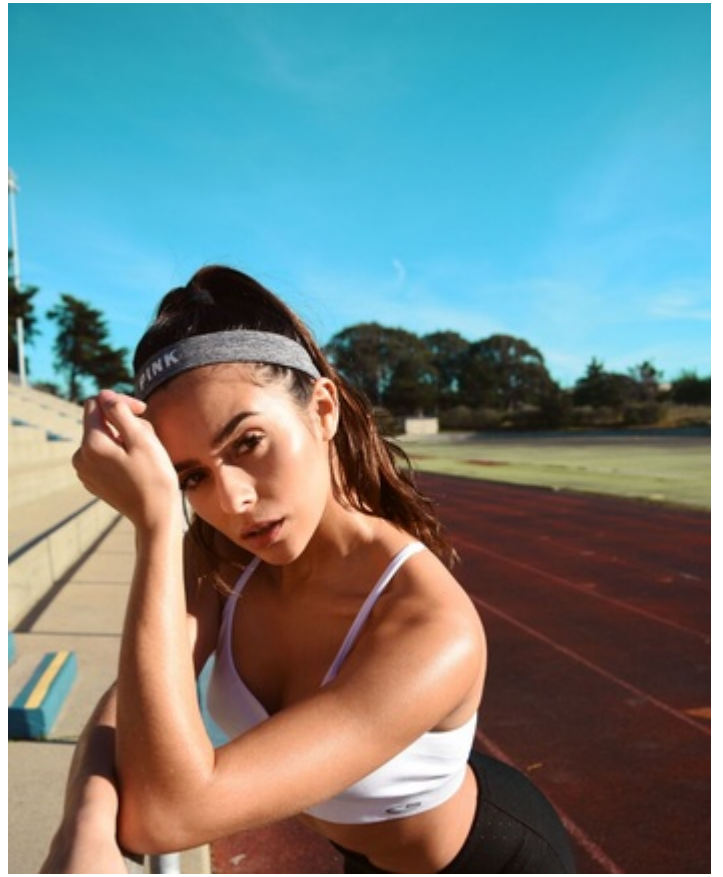

model
management

Dennese Rodriguez

Height: 5' 4" (162cm) **Waist:** 24" (60.96cm) **Hips:** 32" (81.28cm) **Bust:** 32" (81.28cm) **Inseam:** 27" (68.58cm) **Shoe Size:** 6.5 **Eye Color:** Brown
Cup Size: B

Dennese Rodriguez

Height: 5' 4" (162cm) **Waist:** 24" (60.96cm) **Hips:** 32" (81.28cm) **Bust:** 32" (81.28cm) **Inseam:** 27" (68.58cm)
Shoe Size: 6.5 **Eye Color:** Brown **Cup Size:** B

155 Montgomery St., Suite 805 San Francisco, CA 94104