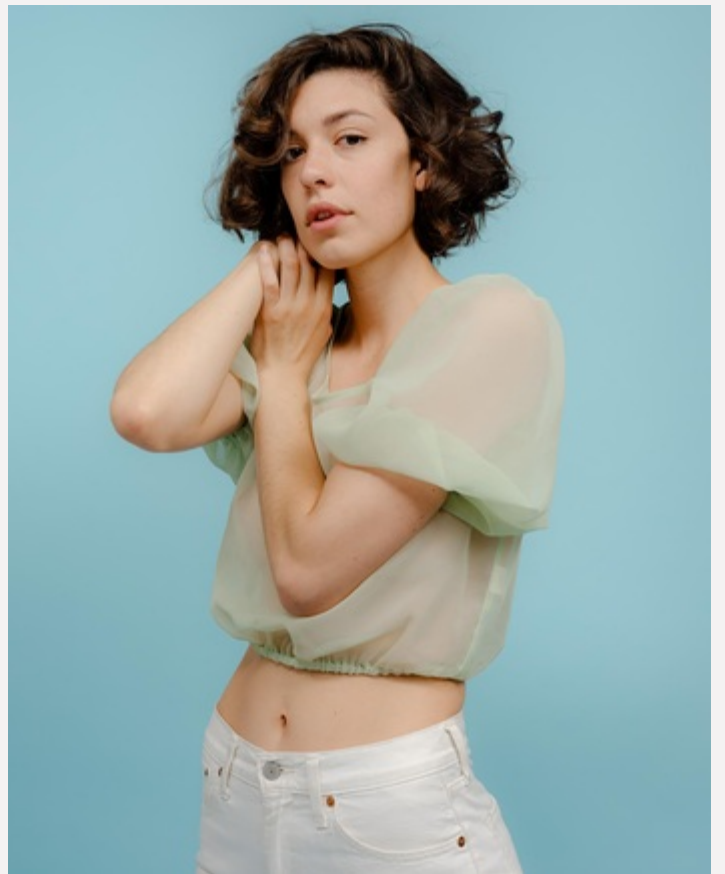

Devan Ponce

Height: 5' 8.5" (174cm) **Waist:** 25.5" (65cm) **Hips:** 38" (96.52cm) **Bust:** 32" (81.28cm) **Inseam:** 30" (76.20cm) **Shoe Size:** 9 **Eye Color:** Brown
Hair Color: Brown **Cup Size:** B

932 Parker St. #3 Berkeley, CA 94710

Devan Ponce

Height: 5' 8.5" (174cm) **Waist:** 25.5" (65cm) **Hips:** 38" (96.52cm) **Bust:** 32" (81.28cm) **Inseam:** 30" (76.20cm)
Shoe Size: 9 **Eye Color:** Brown **Hair Color:** Brown **Cup Size:** B