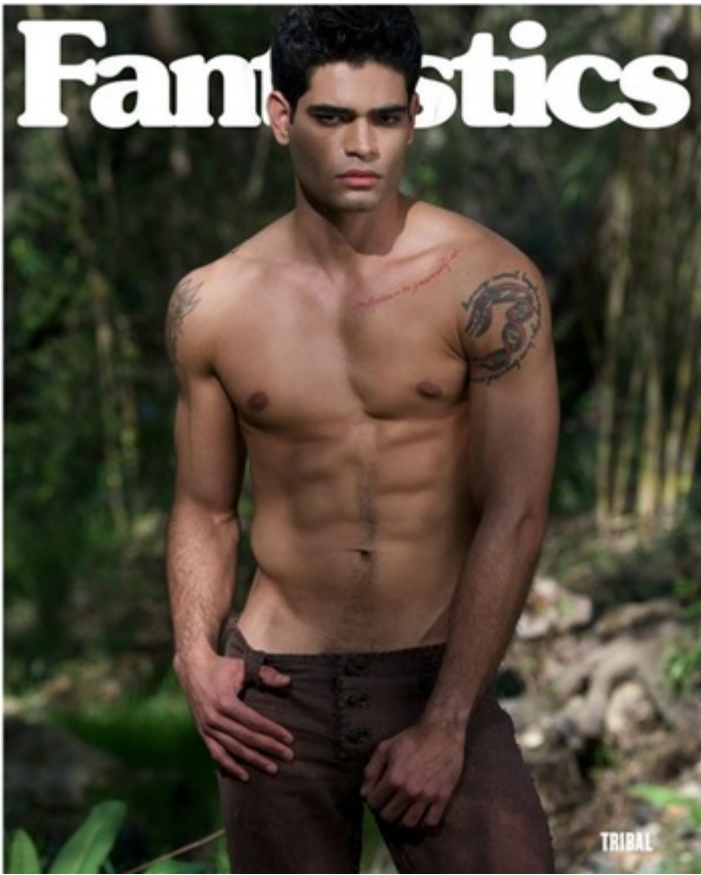

model
management

Elvis Rivera

Height: 6' 1" (185cm) **Waist:** 31" (78.74cm) **Inseam:** 32" (81.28cm)
Shoe Size: 9 **Eye Color:** Brown **Hair Color:** Black **Sleeve:** 33"
(83.82cm) **Suit/Coat:** 38" (96.52cm)

Elvis Rivera

Height: 6' 1" (185cm) **Waist:** 31" (78.74cm) **Inseam:** 32" (81.28cm) **Shoe Size:** 9 **Eye Color:** Brown **Hair Color:** Black **Sleeve:** 33" (83.82cm) **Suit/Coat:** 38" (96.52cm)

155 Montgomery St., Suite 805 San Francisco, CA 94104