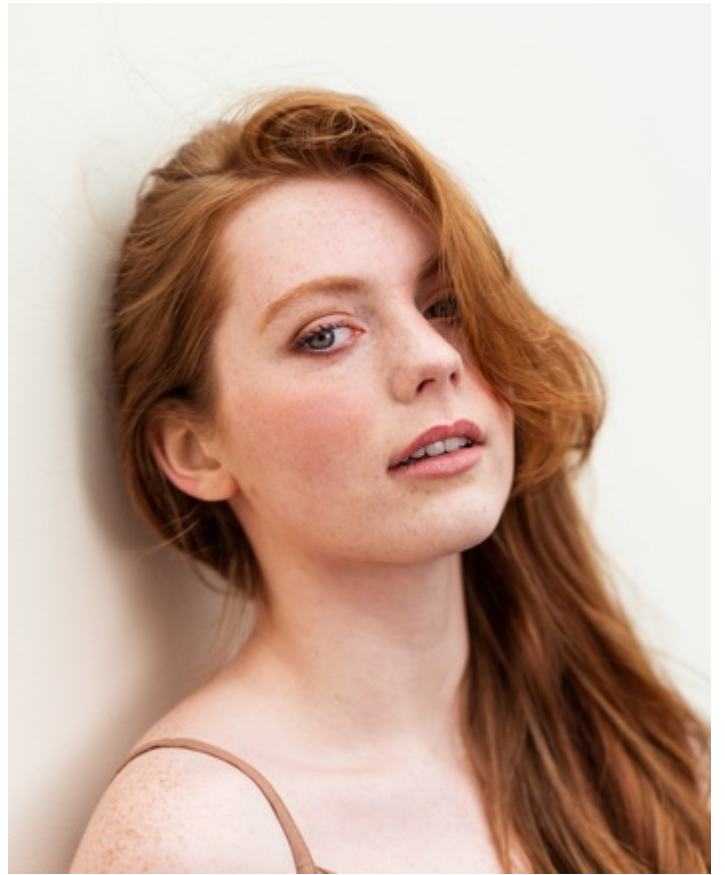

JE

model

Georgia Glidden

Height: 5' 10" (177cm) **Waist:** 26" (66.04cm) **Hips:** 34" (86.36cm) **Bust:** 27" (68.58cm) **Inseam:** 29" (73.66cm) **Shoe Size:** 9.5 **Eye Color:** Blue-Gray **Hair Color:** Red **Cup Size:** A

932 Parker St. #3 Berkeley, CA 94710

Georgia Glidden

Height: 5' 10" (177cm) **Waist:** 26" (66.04cm) **Hips:** 34" (86.36cm) **Bust:** 27" (68.58cm) **Inseam:** 29" (73.66cm)
Shoe Size: 9.5 **Eye Color:** Blue-Gray **Hair Color:** Red **Cup Size:** A