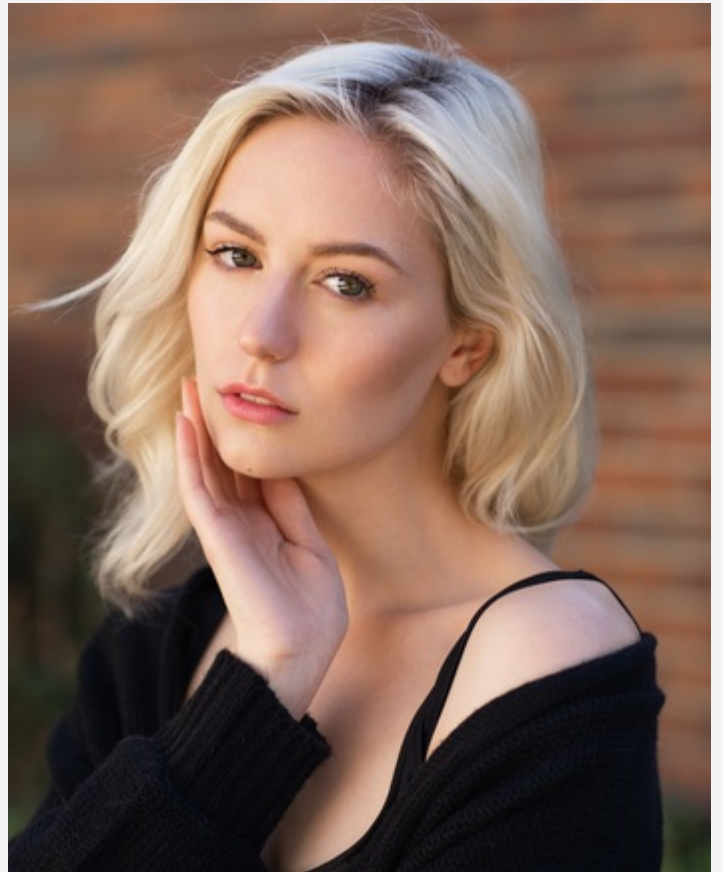

Haley Thonen

Height: 5' 8" (172cm) **Waist:** 23" (58.42cm) **Hips:** 32" (81.28cm) **Bust:** 29" (73.66cm) **Inseam:** 27" (68.58cm) **Shoe Size:** 8 **Eye Color:** Green
Hair Color: Blonde **Cup Size:** A

Haley Thonen

Height: 5' 8" (172cm) **Waist:** 23" (58.42cm) **Hips:** 32" (81.28cm) **Bust:** 29" (73.66cm) **Inseam:** 27" (68.58cm)
Shoe Size: 8 **Eye Color:** Green **Hair Color:** Blonde **Cup Size:** A