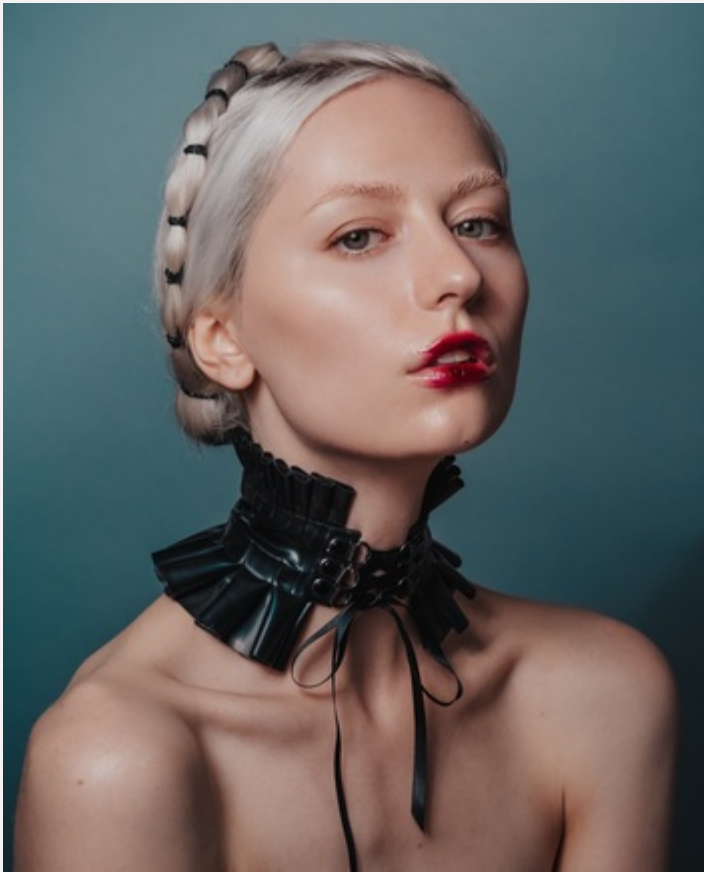

Haley Thonen

Height: 5' 8" (172cm) **Waist:** 23" (58.42cm) **Hips:** 32" (81.28cm) **Bust:** 29" (73.66cm) **Inseam:** 27" (68.58cm) **Shoe Size:** 8 **Eye Color:** Green
Hair Color: Blonde **Cup Size:** A