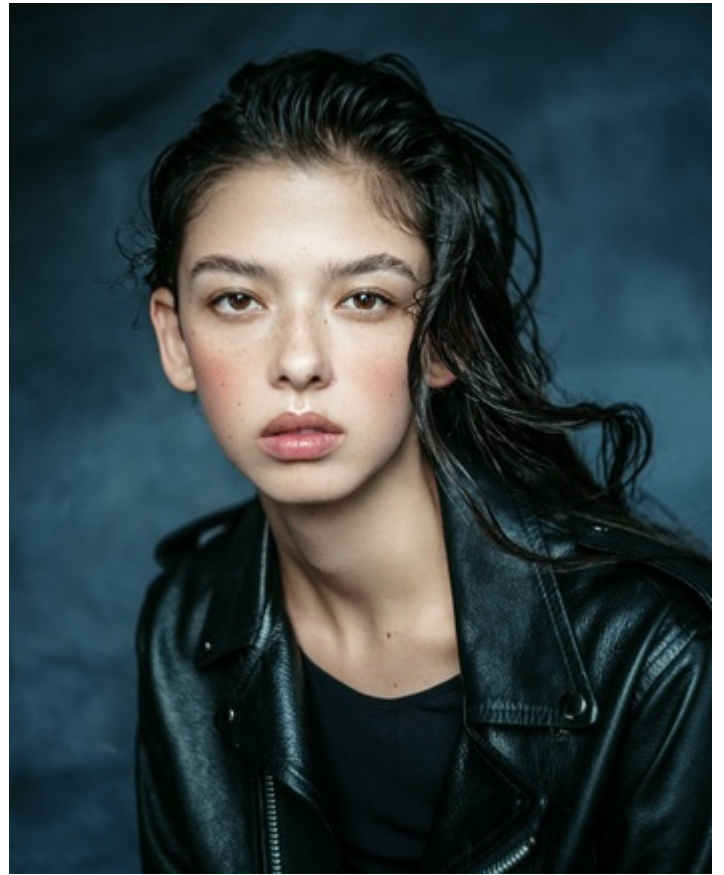

model
management

Jade Patterson

Height: 5' 10" (177cm) **Waist:** 23.5" (60cm) **Hips:** 33.5" (85cm) **Bust:** 32" (81.28cm) **Shoe Size:** 7 **Eye Color:** Brown **Hair Color:** Brown

Jade Patterson

Height: 5' 10" (177cm) **Waist:** 23.5" (60cm) **Hips:** 33.5" (85cm) **Bust:** 32" (81.28cm) **Shoe Size:** 7 **Eye Color:** Brown **Hair Color:** Brown