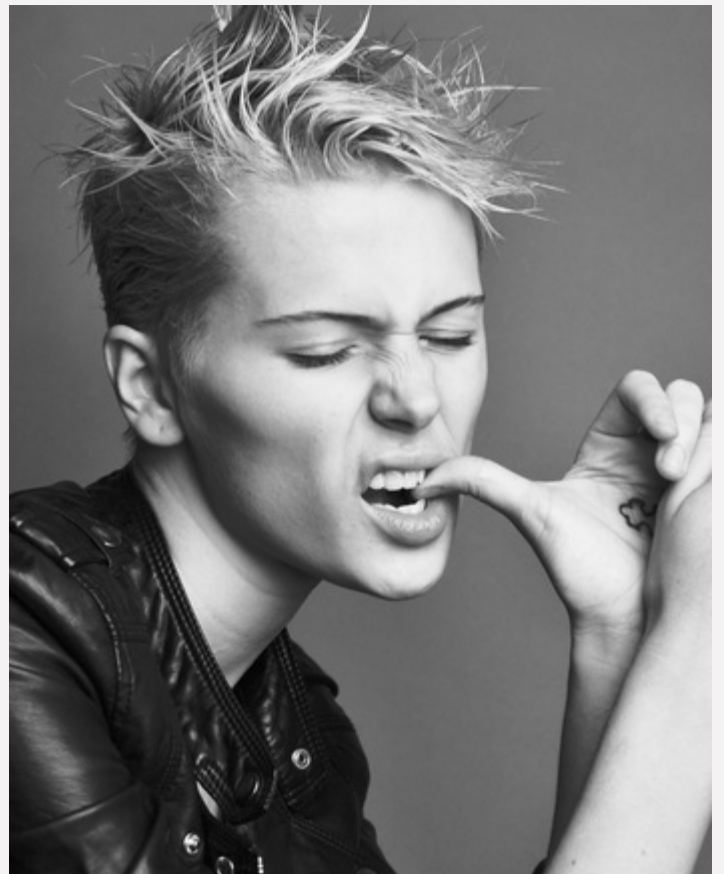

Madison Paige

Height: 5' 10" (177cm) **Waist:** 25" (63.50cm) **Hips:** 34" (86.36cm) **Bust:** 32" (81.28cm) **Shoe Size:** 9 **Eye Color:** Blue **Hair Color:** Platinum
Cup Size: A

Madison Paige

Height: 5' 10" (177cm) **Waist:** 25" (63.50cm) **Hips:** 34" (86.36cm) **Bust:** 32" (81.28cm) **Shoe Size:** 9 **Eye Color:** Blue **Hair Color:** Platinum **Cup Size:** A