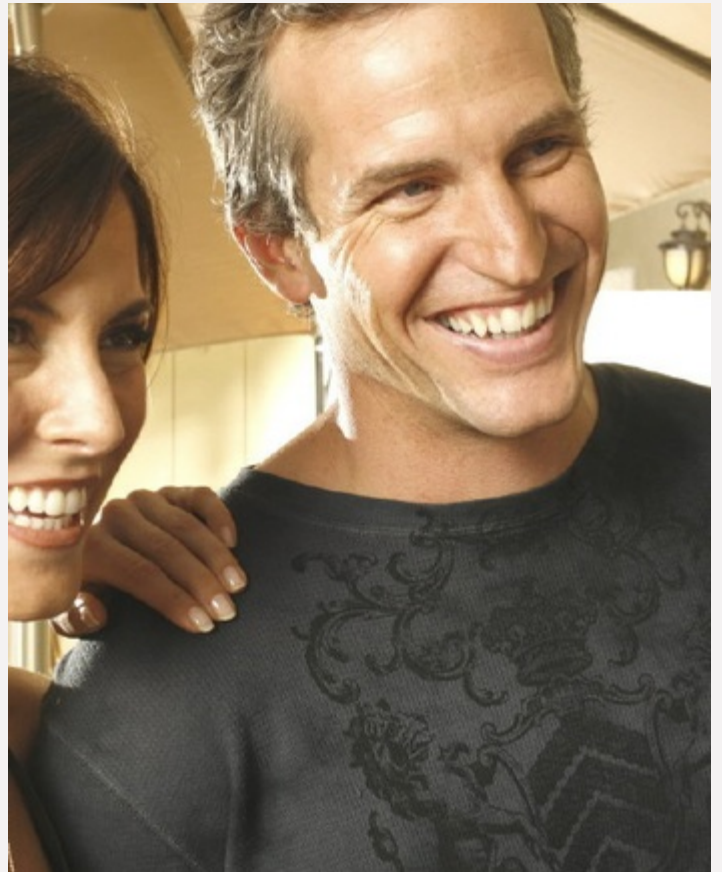

Markus Pope

Height: 6' 0" (182cm) **Waist:** 33" (83.82cm) **Inseam:** 32" (81.28cm)
Shoe Size: 11.5 **Eye Color:** Blue-Green **Hair Color:** Gray **Sleeve:** 34"
(86.36cm) **Suit/Coat:** 44" (111.76cm) **Suit Length:** L

Markus Pope

Height: 6' 0" (182cm) **Waist:** 33" (83.82cm) **Inseam:** 32" (81.28cm) **Shoe Size:** 11.5 **Eye Color:** Blue-Green
Hair Color: Gray **Sleeve:** 34" (86.36cm) **Suit/Coat:** 44" (111.76cm) **Suit Length:** L